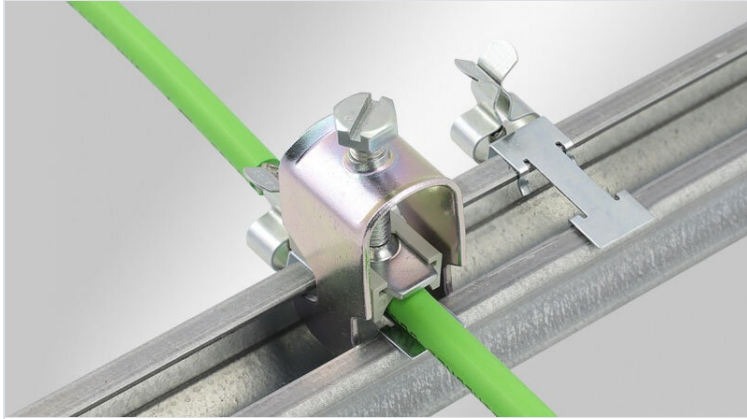

EMC-schermklemmen voor 30 mm DIN-rail vorm C

met of zonder geïntegreerde trekcontlasting

WE
CONTROL
COMPONENTS

[Bestel direct online @ CC Nederland »](#)

[Voor aanvragen uit België klik hier »](#)

EMC shield clamps are used, where the shield of cables must be connected to the earth potential. They are easy to use and effective in earthing single cable shields.

When using types with integrated strain relief cables can be fixed via the cable jacket using cable ties. Thus strain relief in accordance with EN 62444 is achieved. We also offer EMC shield clamps with double strain relief function acc. to PROFINET installation guidelines.

Due to its special design the clamping ranges of the MSKL are very large while the dimensions are comparatively small. (Example: MSKL 3-12, assembled with a 12 mm cable shield: width 26.25 mm).

The shield clamps can be mounted on 30 mm DIN rails shape C using the SC screw foot.

With the LFC cable shield clamp the cable shield is directly contacted at the C-rail. Your existing cable clamp can still be used for strain relief. The LFC clamp is simply snapped onto the C-rail and is then fixed using the screw of your cable clamp.